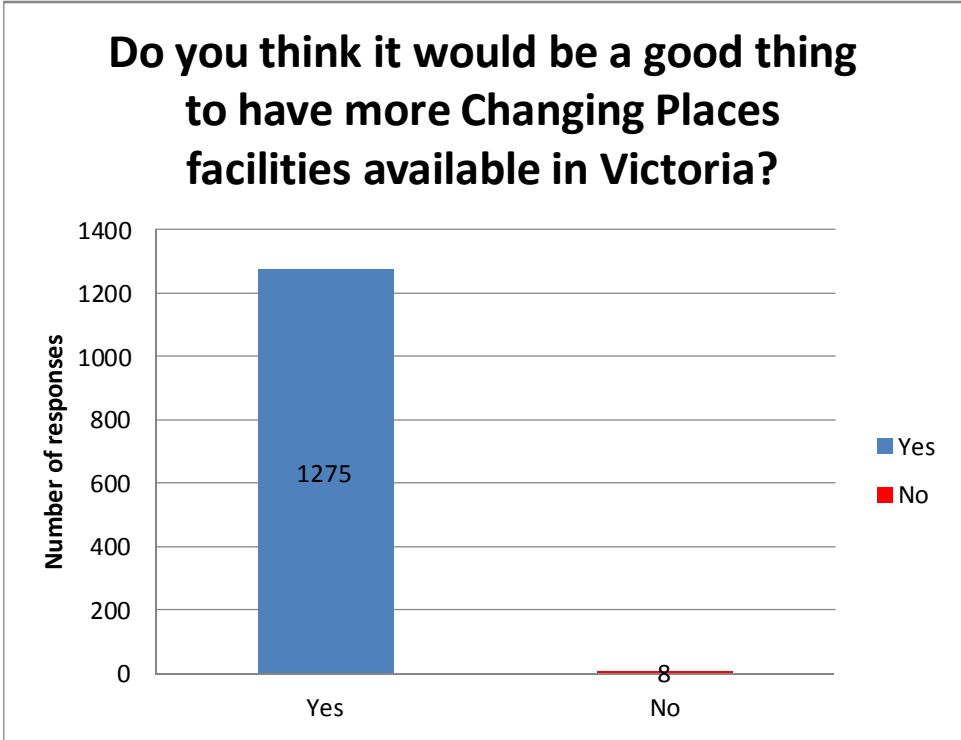

Factors which may influence the patronage of specific locations including the small number of Victorian Changing Places, the overall accessibility of the site the Changing Places facility is situated within, promotion, hours of opening and location.

Question 5 - What is the main reason you have not used a Changing Places facility?

Figure 5 - Reasons for not using a Changing Places facility

Respondents who have not used a Changing Places facility were asked why. The survey shows that of those who have not used a Changing Places facility, a lack of a facility in their region (340 respondents) was the largest response, followed by those who were not aware of the Changing Places concept (182 responses) and those who did not know where Changing Places facilities were located (87 responses).

Figure 6 – Support for more Changing Places in Victoria

The survey shows that over 99% of respondents are supportive of building more Changing Places facilities across Victoria. Free text comments accompanying this response suggest Changing Places are viewed as a tool for social inclusion and building more of these facilities will make Victorian communities more accessible and inclusive.