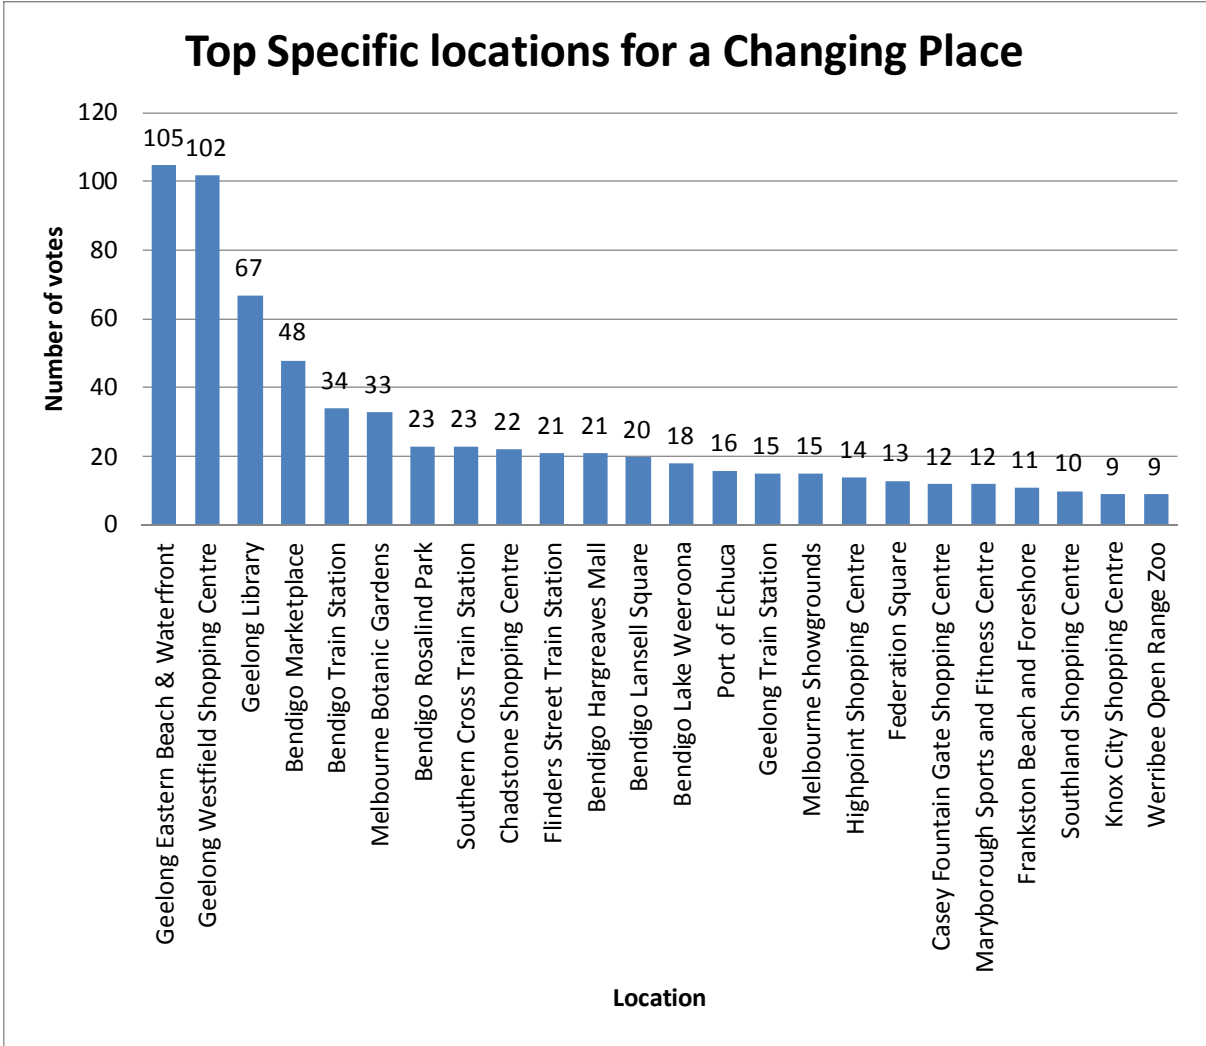

Question 7 - At which specific places in Victoria would you like a Changing Places facility?

Figure 7 - Top specific locations for a Changing Places facility

The survey tells us that there is a need for Changing Places facilities to be built across the state of Victoria, with over 450 specific locations nominated by respondents. Nominations were distributed across rural and metropolitan areas.

From the survey, the top four localities or regions nominated were Geelong, Bendigo, the Melbourne CBD and Echuca. The most popular types of locations nominated included shopping centres and precincts, libraries, hospitals, public transport interchanges, tourist destinations and major transport routes.

Detailed results with specific locations can be found in the List of nominated Changing Places locations section of this document.