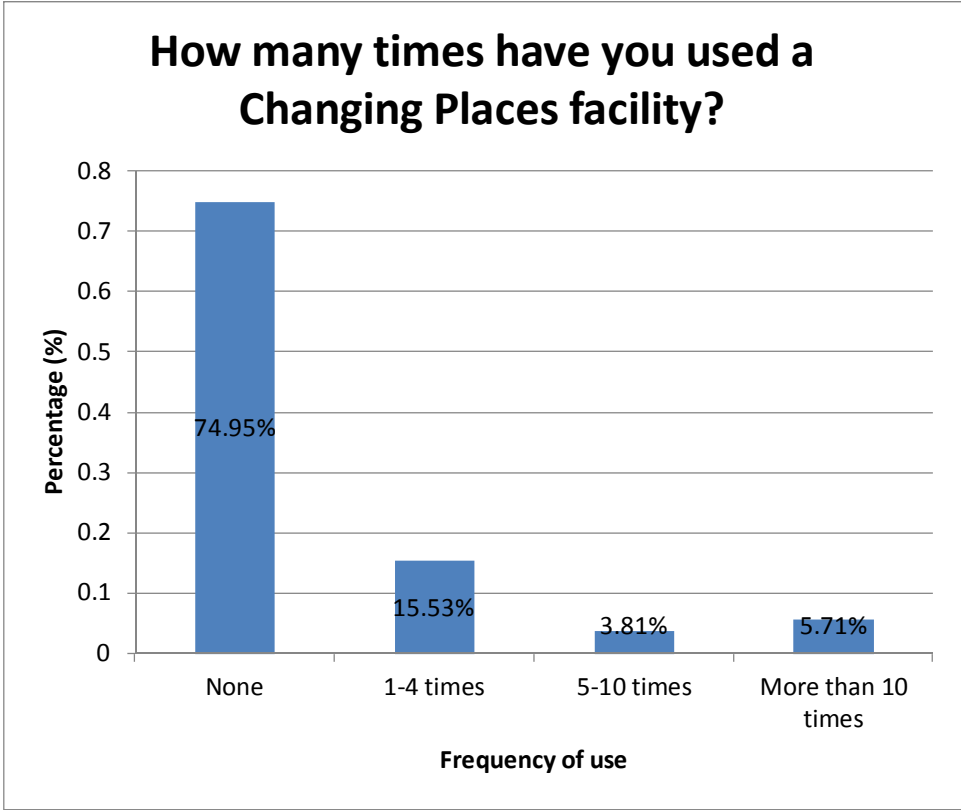

Question 3 - How many times have you used a Changing Places facility?

Figure 3 – Changing Places : Frequency of use

The survey shows that 75% of respondents have never used a Changing Places facility. People using a facility between 1 and 4 times represented 15% of respondents, with those using a facility more than 10 times accounting for almost 6% of respondents.

Approximately 320 survey respondents reported using a Changing Places facility. Factors which may have contributed to the low percentage of respondents include the small number of Changing Places across Victoria and the need for greater promotion of these facilities. The Changing Place concept is relatively new in Australia, which may also contribute to these results.