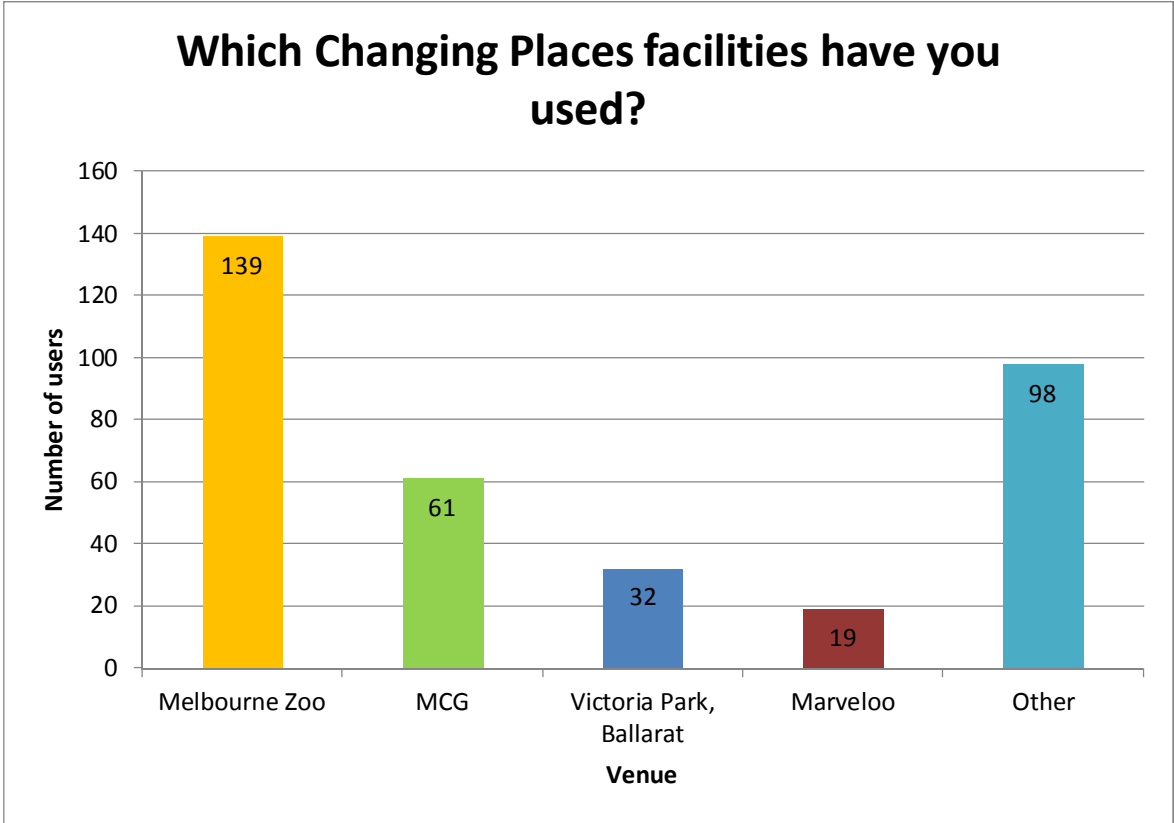

Question 3 - How many times have you used a Changing Places facility?

Figure 3 – Changing Places : Frequency of use

The survey shows that 75% of respondents have never used a Changing Places facility. People using a facility between 1 and 4 times represented 15% of respondents, with those using a facility more than 10 times accounting for almost 6% of respondents.

Approximately 320 survey respondents reported using a Changing Places facility. Factors which may have contributed to the low percentage of respondents include the small number of Changing Places across Victoria and the need for greater promotion of these facilities. The Changing Place concept is relatively new in Australia, which may also contribute to these results.

Question 4 - Which Changing Places facilities have you used?

Figure 4 – Changing Places usage by specific facility

The survey shows the Melbourne Zoo is the most utilised Changing Place facility in Victoria (139 respondents), followed by the Melbourne Cricket Ground (61 respondents) and Victoria Park in Ballarat (32 respondents).