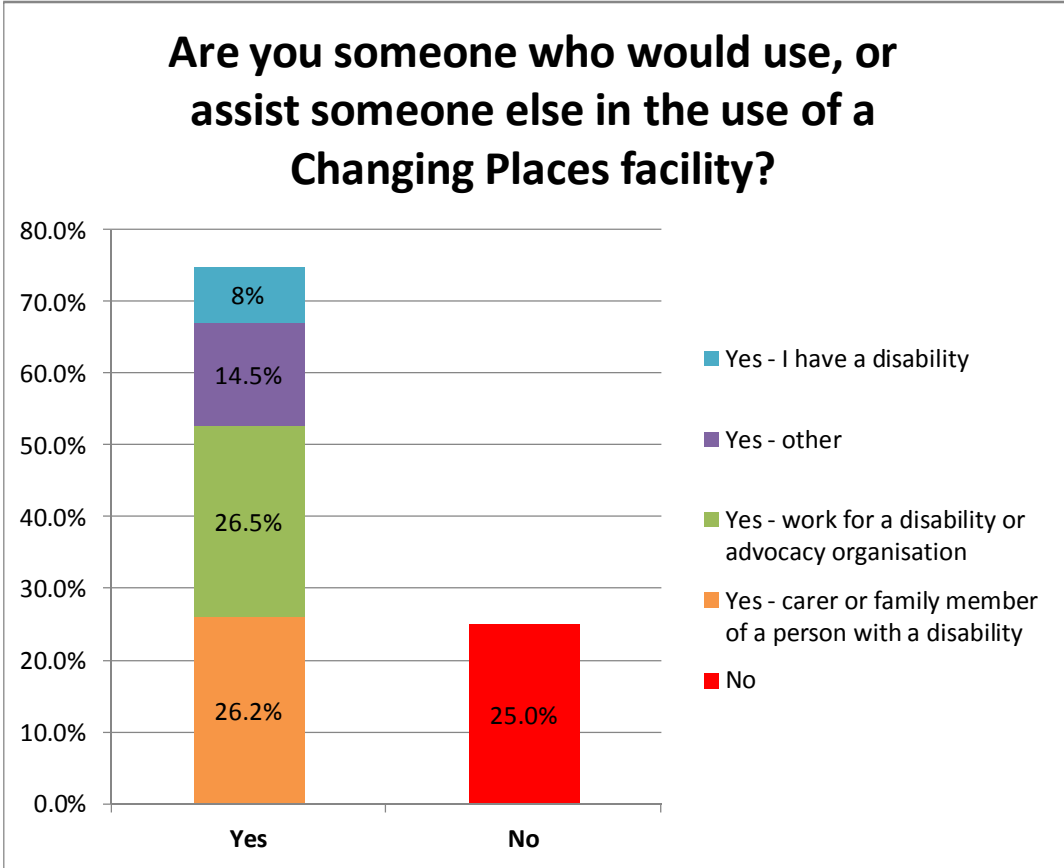

Question 1 - Have you previously known about Changing Places and what they offer to people with a disability?

Figure 1 – Prior knowledge of Changing Places

The survey shows that that 58% of respondents were not aware of the Changing Places concept.

There are a number of factors which influence the level of awareness of respondents. Changing Places is a relatively new initiative in Australia, and at the time of the survey less than 15 Changing Places were operating across Victoria. In addition, a network of Changing Places is not yet established, with most facilities located either in metropolitan Melbourne or large regional centres.

Question 2 - Are you someone who would use, or assist someone else in the use of a Changing Places facility?

Figure 2 – Changing Places usage by type

The survey shows that 75% of respondents would use, or assist someone else to use a Changing Places facility. People working for a disability or advocacy organisation comprised 26.5% of respondents, followed by carers and family members of people with disabilities (26.2%).