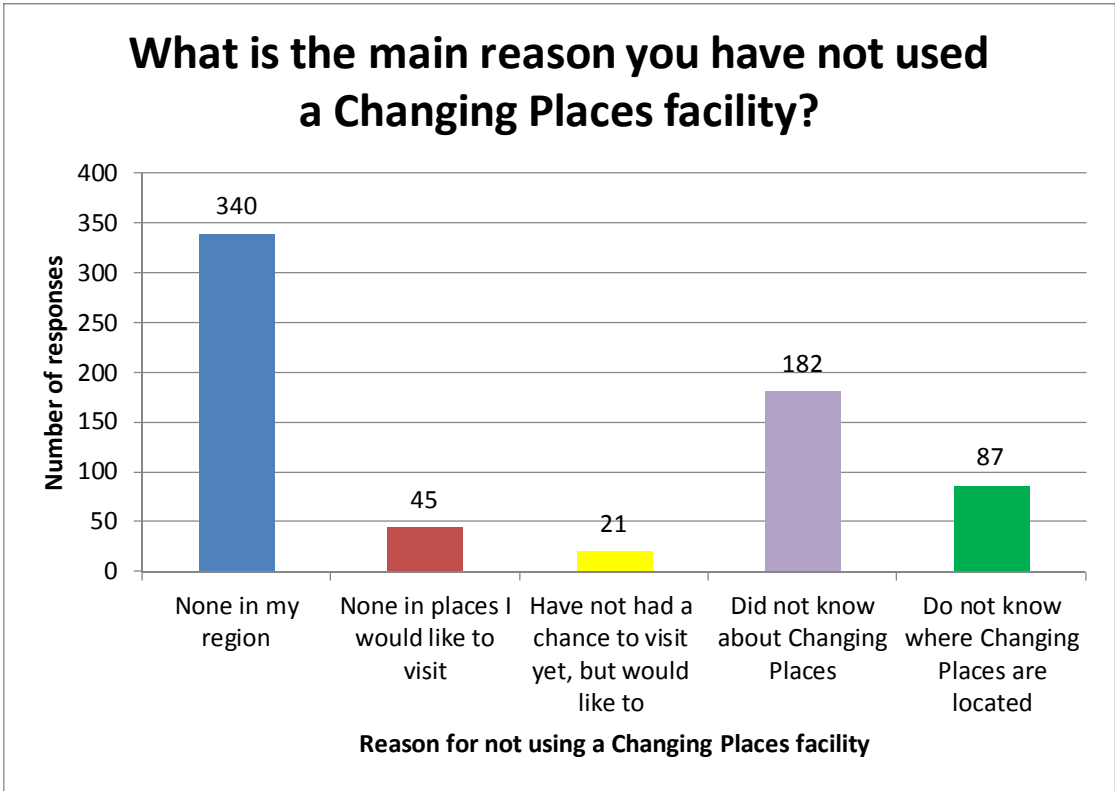

Approximately 320 survey respondents reported using a Changing Places facility. Factors which may have contributed to the low percentage of respondents include the small number of Changing Places across Victoria and the need for greater promotion of these facilities. The Changing Place concept is relatively new in Australia, which may also contribute to these results.

Question 4 - Which Changing Places facilities have you used?

Figure 4 – Changing Places usage by specific facility

The survey shows the Melbourne Zoo is the most utilised Changing Place facility in Victoria (139 respondents), followed by the Melbourne Cricket Ground (61 respondents) and Victoria Park in Ballarat (32 respondents).

Factors which may influence the patronage of specific locations including the small number of Victorian Changing Places, the overall accessibility of the site the Changing Places facility is situated within, promotion, hours of opening and location.

Question 5 - What is the main reason you have not used a Changing Places facility?

Figure 5 - Reasons for not using a Changing Places facility

Respondents who have not used a Changing Places facility were asked why. The survey shows that of those who have not used a Changing Places facility, a lack of a facility in their region (340 respondents) was the largest response, followed by those who were not aware of the Changing Places concept (182 responses) and those who did not know where Changing Places facilities were located (87 responses).