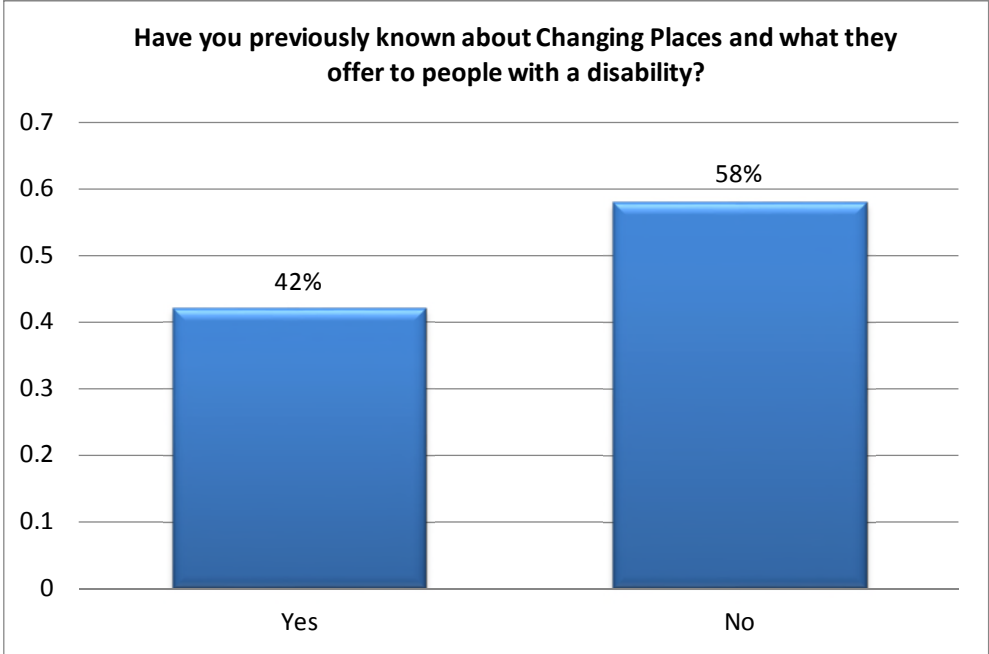

Question 1 - Have you previously known about Changing Places and what they offer to people with a disability?

Figure 1 – Prior knowledge of Changing Places

The survey shows that that 58% of respondents were not aware of the Changing Places concept.

There are a number of factors which influence the level of awareness of respondents. Changing Places is a relatively new initiative in Australia, and at the time of the survey less than 15 Changing Places were operating across Victoria. In addition, a network of Changing Places is not yet established, with most facilities located either in metropolitan Melbourne or large regional centres.