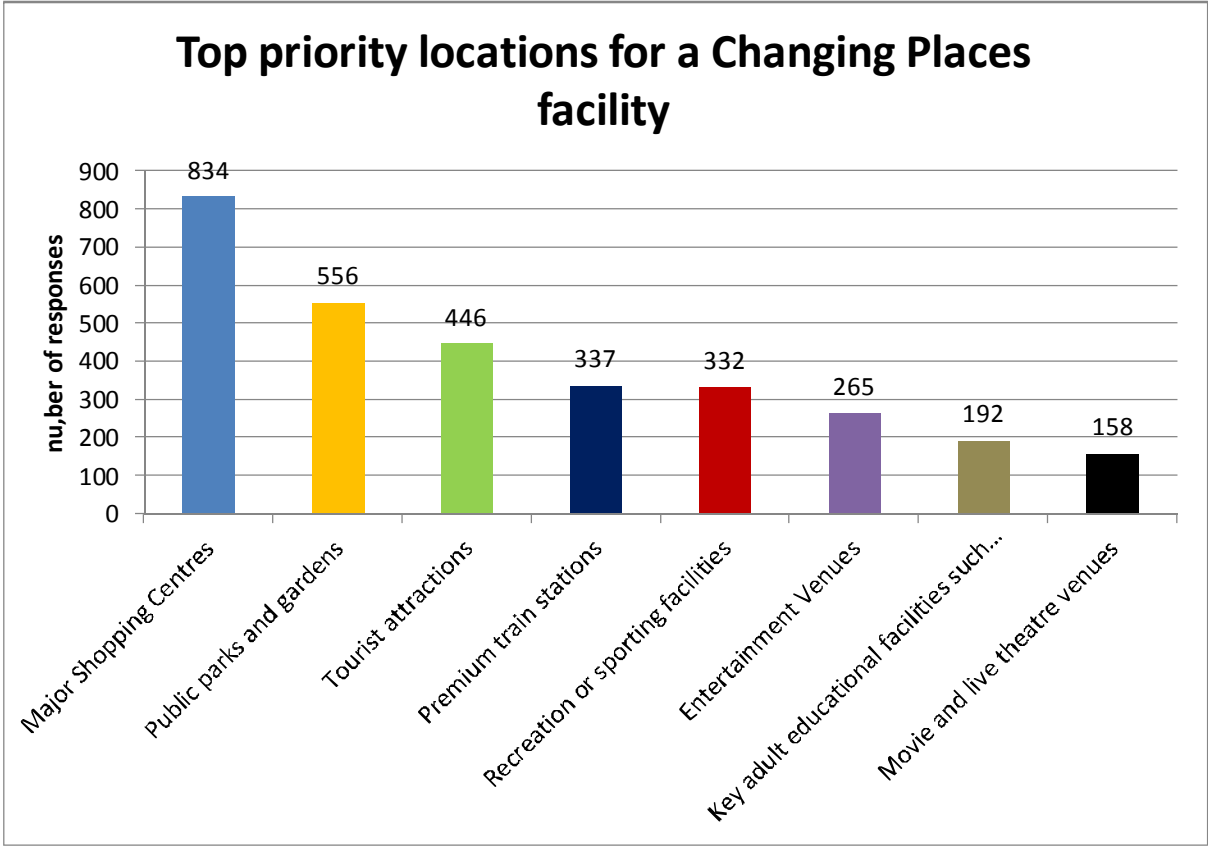

Question 8 - From the choices below, where would your top three priority locations be for a Changing Place?

Figure 8 – Top priority locations for a Changing Places facility

Respondents were asked to nominate their top three of eight possible location types. The survey shows that of the options provided, respondents considered major shopping centres (834 responses), public parks and gardens (556 respondents), tourist attractions (446 respondents) and premium train stations (337 respondents) as their highest priorities.

Respondent comments accompanying these selections emphasised the important role shopping centres play in everyday lives of people with disabilities and their families and the need to ensure these sites are accessible to all members of the community.